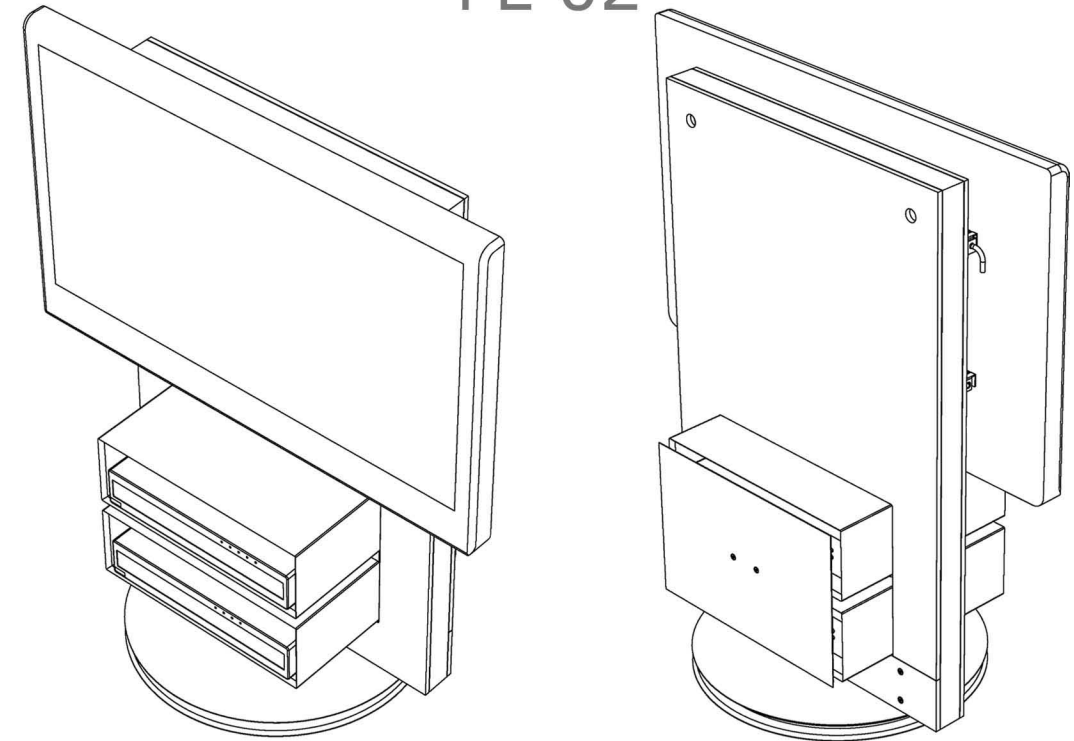

luke[®]
home entertainment furniture

MOUNTING INSTRUCTION
MONTAGEANLEITUNG
INSTRUCTION DE MONTAGE
MONTAGEHANDLEIDING
ISTRUZIONI PER IL MONTAGGIO
INSTRUCCIONES DE MONTAJE

FL-02

PARTS LIST

- | | | |
|--------|--------|--------|
| (A) 1x | (I) 1x | (O) 4x |
| (B) 1x | (J) 3x | (P) 4x |
| (C) 6x | (K) 1x | (Q) 4x |
| (D) 1x | (L) 4x | (R) 2x |
| (E) 1x | (M) 4x | (S) 1x |
| (F) 1x | (N) 4x | (T) 2x |
| (G) 1x | | (U) 2x |
| (H) 1x | | (V) 8x |