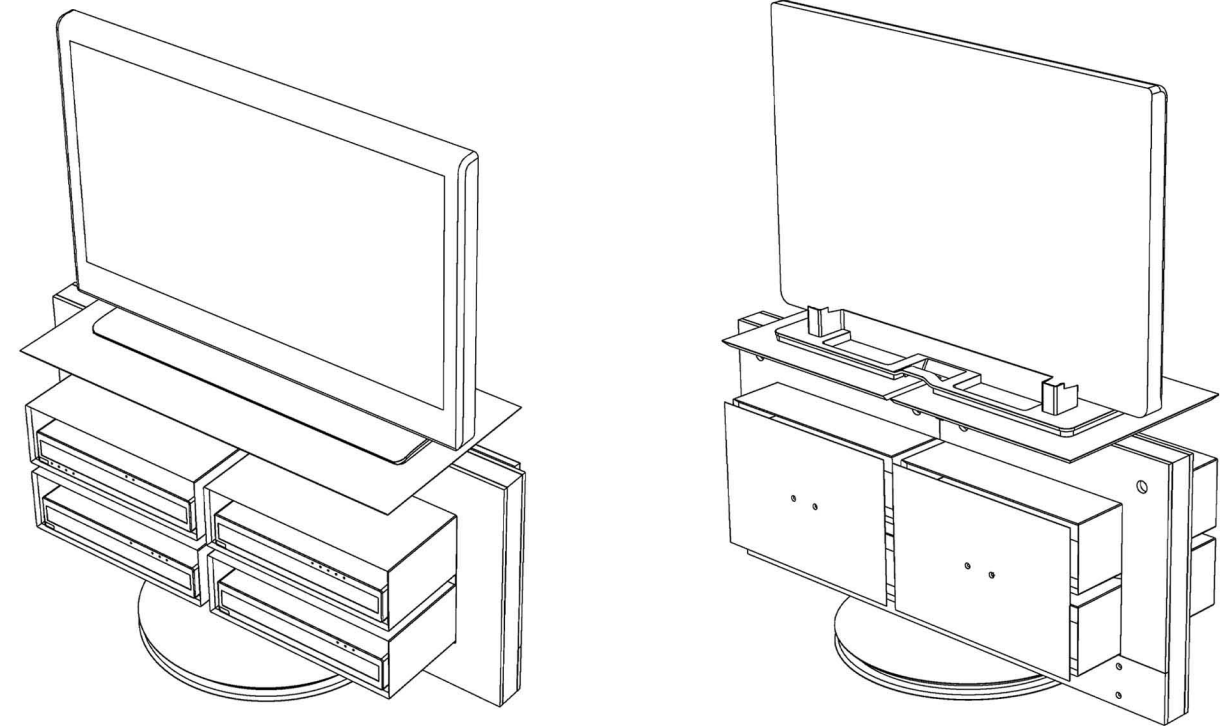

luke[®]
home entertainment furniture

MOUNTING INSTRUCTION
MONTAGEANLEITUNG
INSTRUCTION DE MONTAGE
MONTAGEHANDLEIDING
ISTRUZIONI PER IL MONTAGGIO
INSTRUCCIONES DE MONTAJE

HO-04

PARTS LIST

- | | | | | | |
|---------|--|--------|--|--------|--|
| (A) 1x | | (H) 2x | | (O) 4x | |
| (B) 1x | | (I) 2x | | (P) 2x | |
| (C) 14x | | (J) 1x | | (Q) 4x | |
| (D) 1x | | (K) 8x | | (R) 2x | |
| (E) 1x | | (L) 2x | | | |
| (F) 1x | | (M) 6x | | | |
| (G) 8x | | (N) 2x | | | |